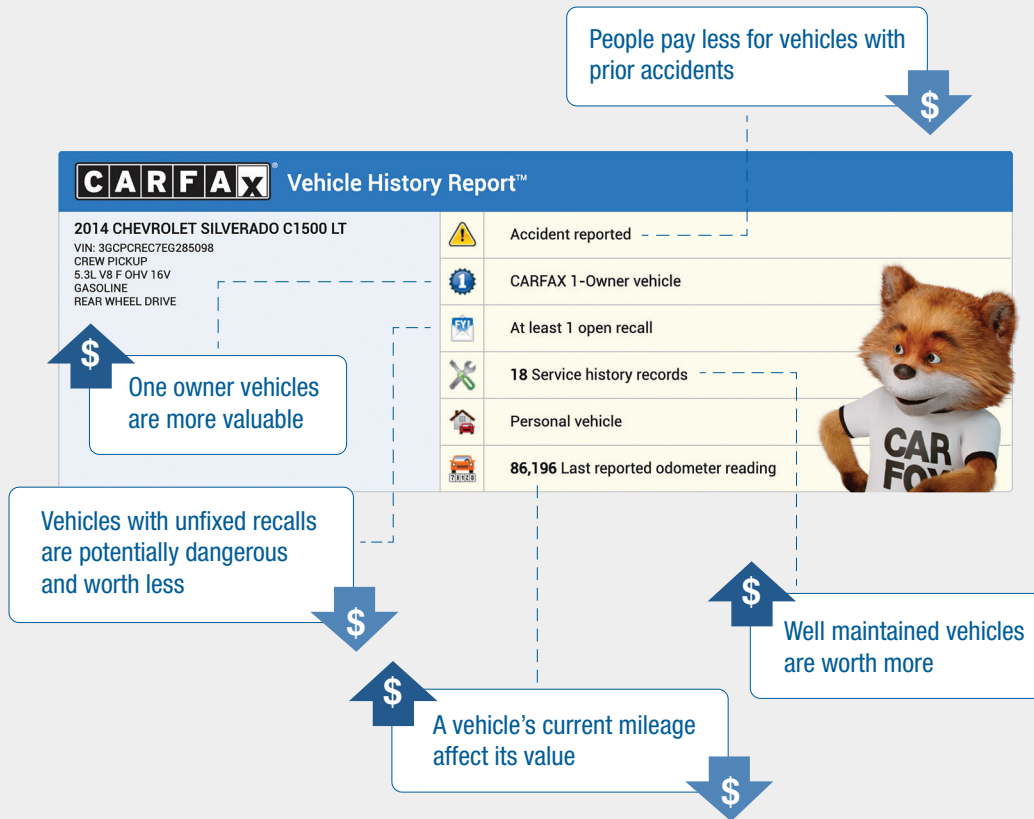

Should These Two Cars Have The Same Value?

These cars look the same, but they are not worth the same value. This is because a vehicle's unique history impacts its value.

No Accidents
 2012 Toyota Camry SE

\$14,230

Accident
 2012 Toyota Camry SE

\$13,410

To get the most accurate used vehicle value, adjust for vehicle history:

Call **844.242.1505** to learn how CARFAX can help take the guesswork out of used vehicle valuations.